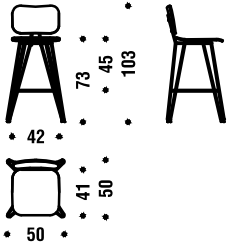

Overdyed stool

Overdyed stool **DL8F2D**

0,4m³ 12Kg **FSC® Certified**