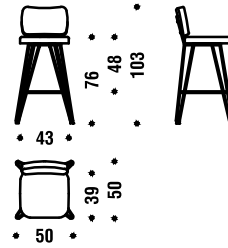

Overdyed stool reloaded vers. B

Overdyed stool reloaded vers. B **DL8F2G**

1,2mt. 2,3m² 0,4m³ 14Kg