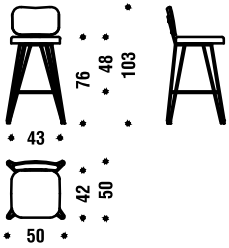

**Overdyed Lounge Chair**

Overdyed Lounge Chair DL0F02

0,5m<sup>3</sup> 19Kg **FSC® Certified**

**Overdyed Reloaded**

Overdyed Reloaded DL2H01

1,4mt. 2,2m<sup>2</sup> 0,5m<sup>3</sup> 18Kg **FSC® Certified**

**Overdyed stool**

**Overdyed stool** ..... **DL8F2D**

0,4m<sup>3</sup> 12Kg **FSC® Certified**

**Overdyed stool reloaded vers. A**

**Overdyed stool reloaded vers. A** ..... **DL8F2E**

0,7mt. 1,3m<sup>2</sup> 0,4m<sup>3</sup> 13Kg