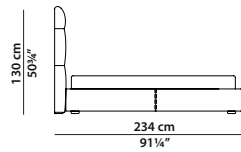

MADE IN ITALY

COUCHE Baxter P.

258 x 234 h130

Letto. Bed.

27 cm / 10 1/2"
3 cm / 1 1/4"

258 x 234 h130

Letto. Bed.

27 cm / 10 1/2"
3 cm / 1 1/4"

258 x 234 h130

Letto. Bed.

27 cm / 10 1/2"
3 cm / 1 1/4"