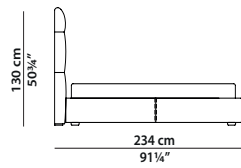

MADE IN ITALY

COUCHE Baxter P.

258 x 234 h130

Letto. Bed.

27 cm / 10 1/2"
3 cm / 1 1/4"

258 x 234 h130

Letto. Bed.

27 cm / 10 1/2"
3 cm / 1 1/4"

258 x 234 h130

Letto. Bed.

27 cm / 10 1/2"
3 cm / 1 1/4"