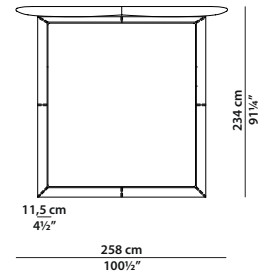

MADE IN ITALY

COUCHE Baxter P.

258 x 234 h130

Letto. Bed.

27 cm / 10 1/2"
3 cm / 1 1/4"

258 x 234 h130

Letto. Bed.

27 cm / 10 1/2"
3 cm / 1 1/4"

258 x 234 h130

Letto. Bed.

27 cm / 10 1/2"
3 cm / 1 1/4"