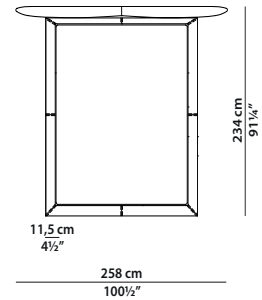

MADE IN ITALY

COUCHE Baxter P.

258 x 234 h130

Letto. Bed.

27 cm / 10 1/2"
3 cm / 1 1/4"

258 x 234 h130

Letto. Bed.

27 cm / 10 1/2"
3 cm / 1 1/4"

258 x 234 h130

Letto. Bed.

27 cm / 10 1/2"
3 cm / 1 1/4"