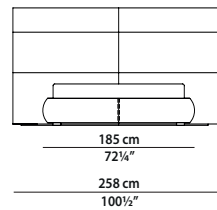

MADE IN ITALY

COUCHE Baxter P.

258 x 234 h130

Letto. Bed.

27 cm / 10 1/2"
3 cm / 1 1/4"

258 x 234 h130

Letto. Bed.

27 cm / 10 1/2"
3 cm / 1 1/4"

258 x 234 h130

Letto. Bed.

27 cm / 10 1/2"
3 cm / 1 1/4"