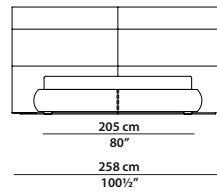

MADE IN ITALY

COUCHE Baxter P.

258 x 234 h130

Letto. Bed.

27 cm / 10 1/2"
3 cm / 1 1/4"

258 x 234 h130

Letto. Bed.

27 cm / 10 1/2"
3 cm / 1 1/4"

258 x 234 h130

Letto. Bed.

27 cm / 10 1/2"
3 cm / 1 1/4"