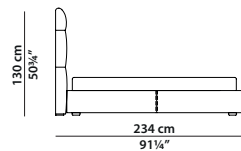

MADE IN ITALY

COUCHE Baxter P.

258 x 234 h130

Letto. Bed.

27 cm / 10 1/2"
3 cm / 1 1/4"

258 x 234 h130

Letto. Bed.

27 cm / 10 1/2"
3 cm / 1 1/4"

258 x 234 h130

Letto. Bed.

27 cm / 10 1/2"
3 cm / 1 1/4"